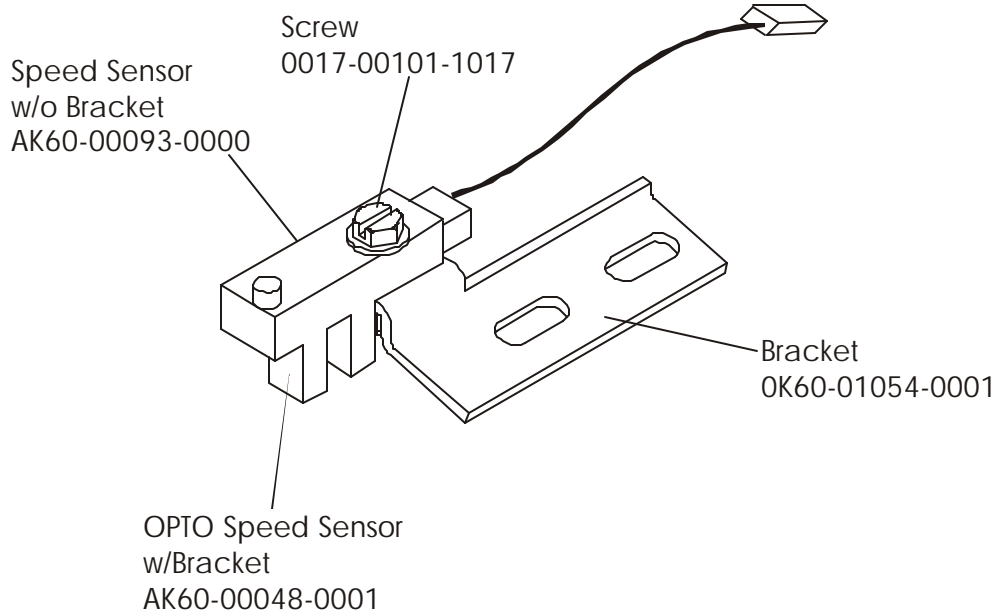

ARCTIC SILVER 91TW

Sensors

91TW-0XXX-02

S/N WTF100000 and up